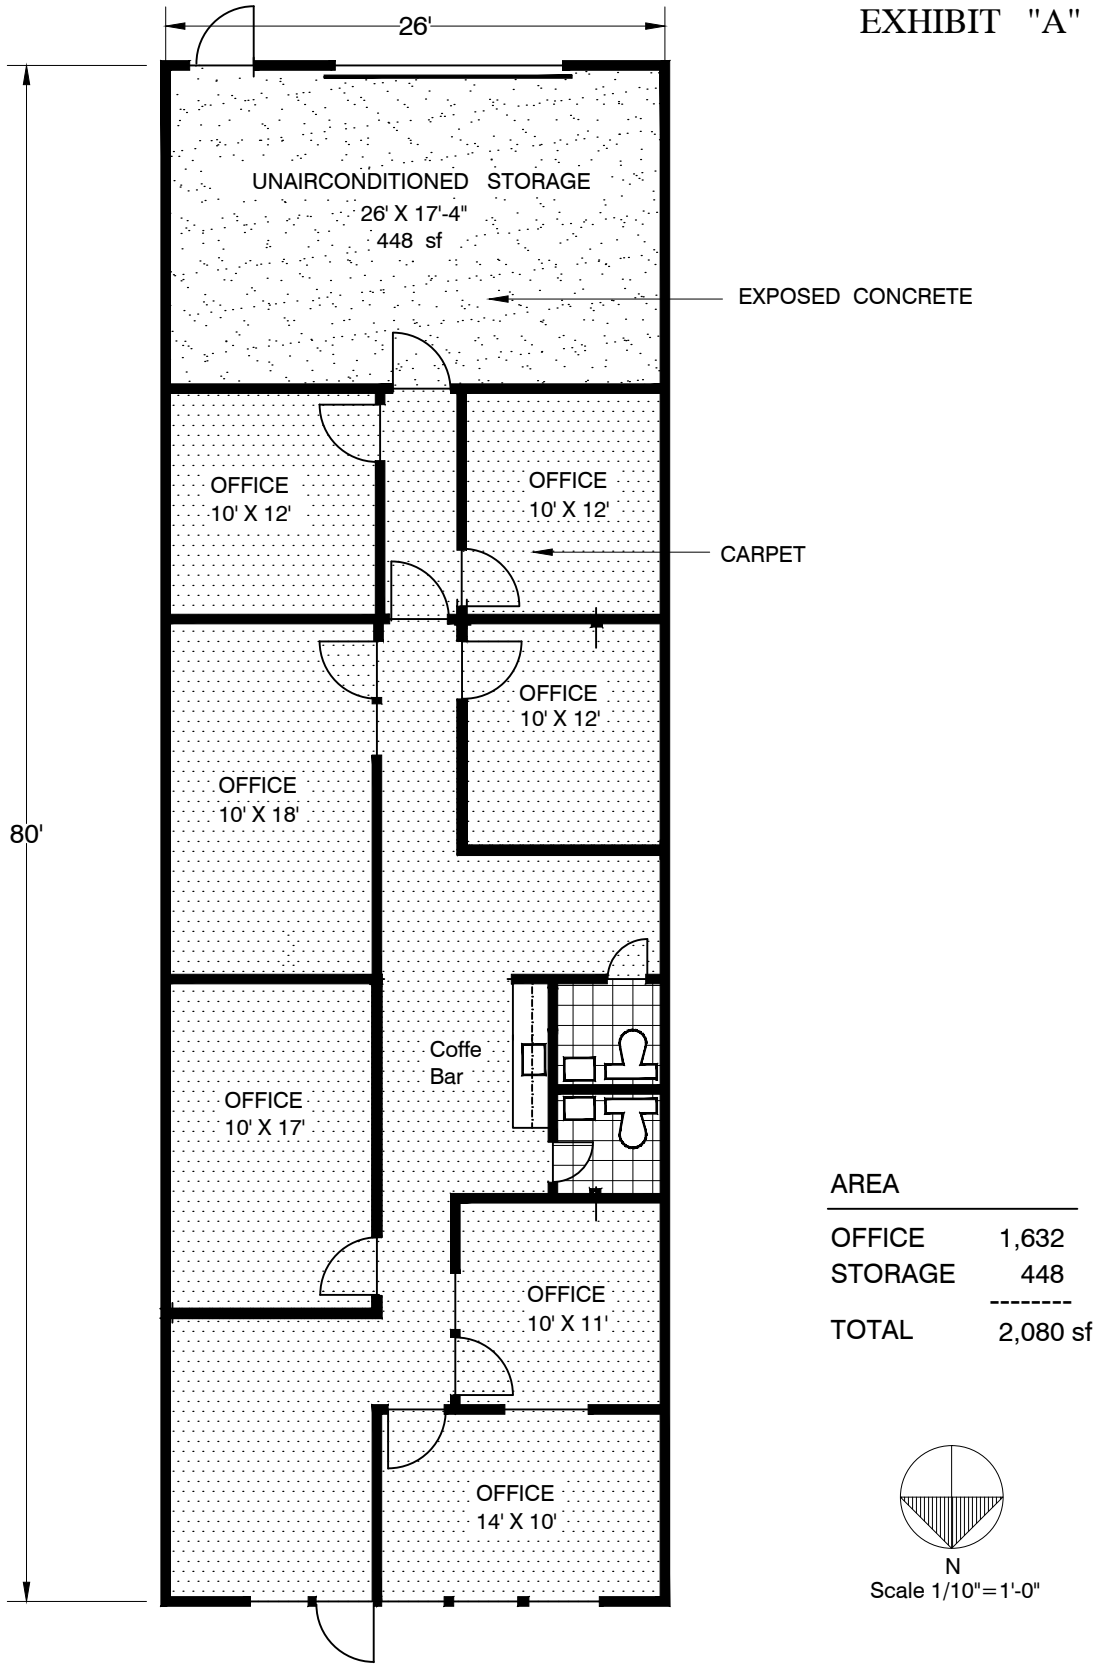

EXHIBIT "A"

AREA	
OFFICE	1,632
STORAGE	448
TOTAL	2,080 sf

FLOOR PLAN of 1766 WEST SAM HOUSTON PARKWAY NORTH