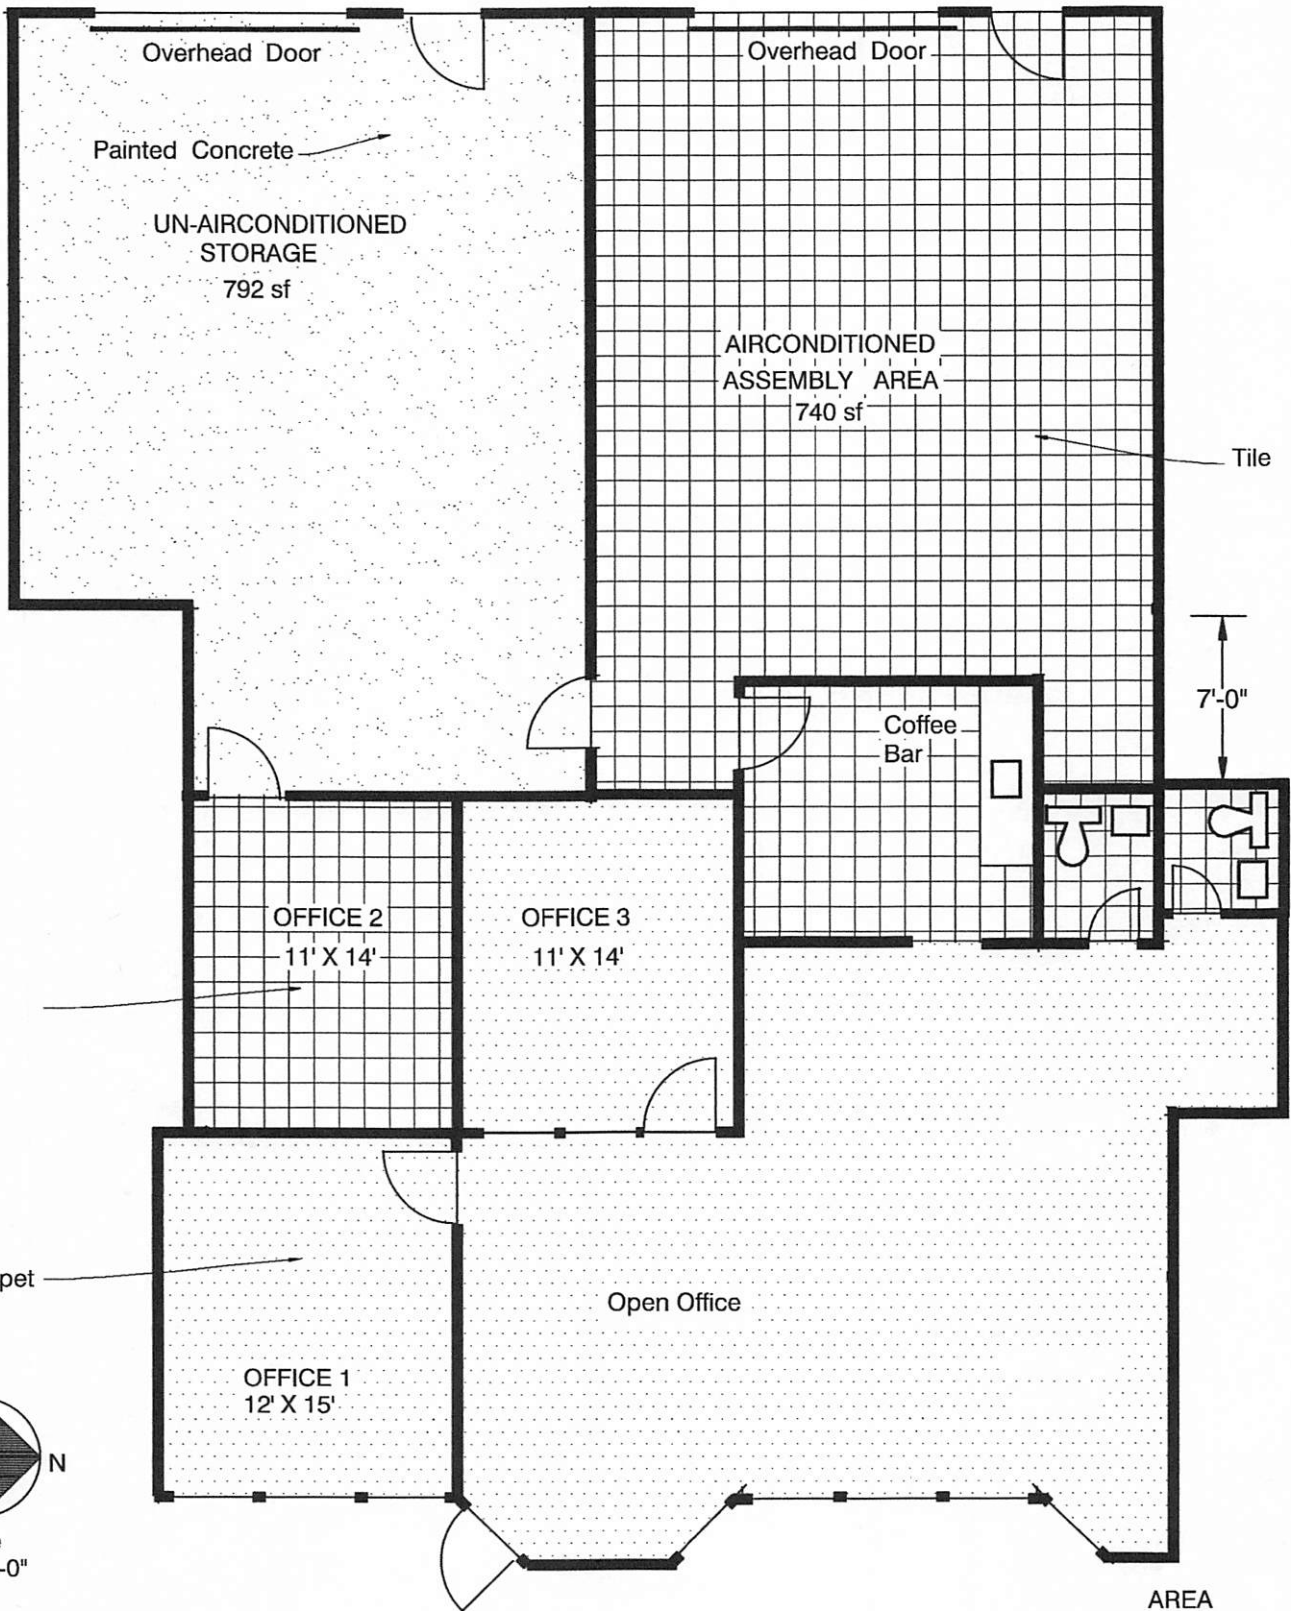

EXHIBIT "A"

48'

Tile

Carpet

Scale
1/8" = 1'-0"

FLOOR PLAN of 10400 WESTOFFICE SUITE 120

AREA	
OFFICE	1,463
STORAGE	792
A/C STORAGE	740
TOTAL AREA	2,995 sf