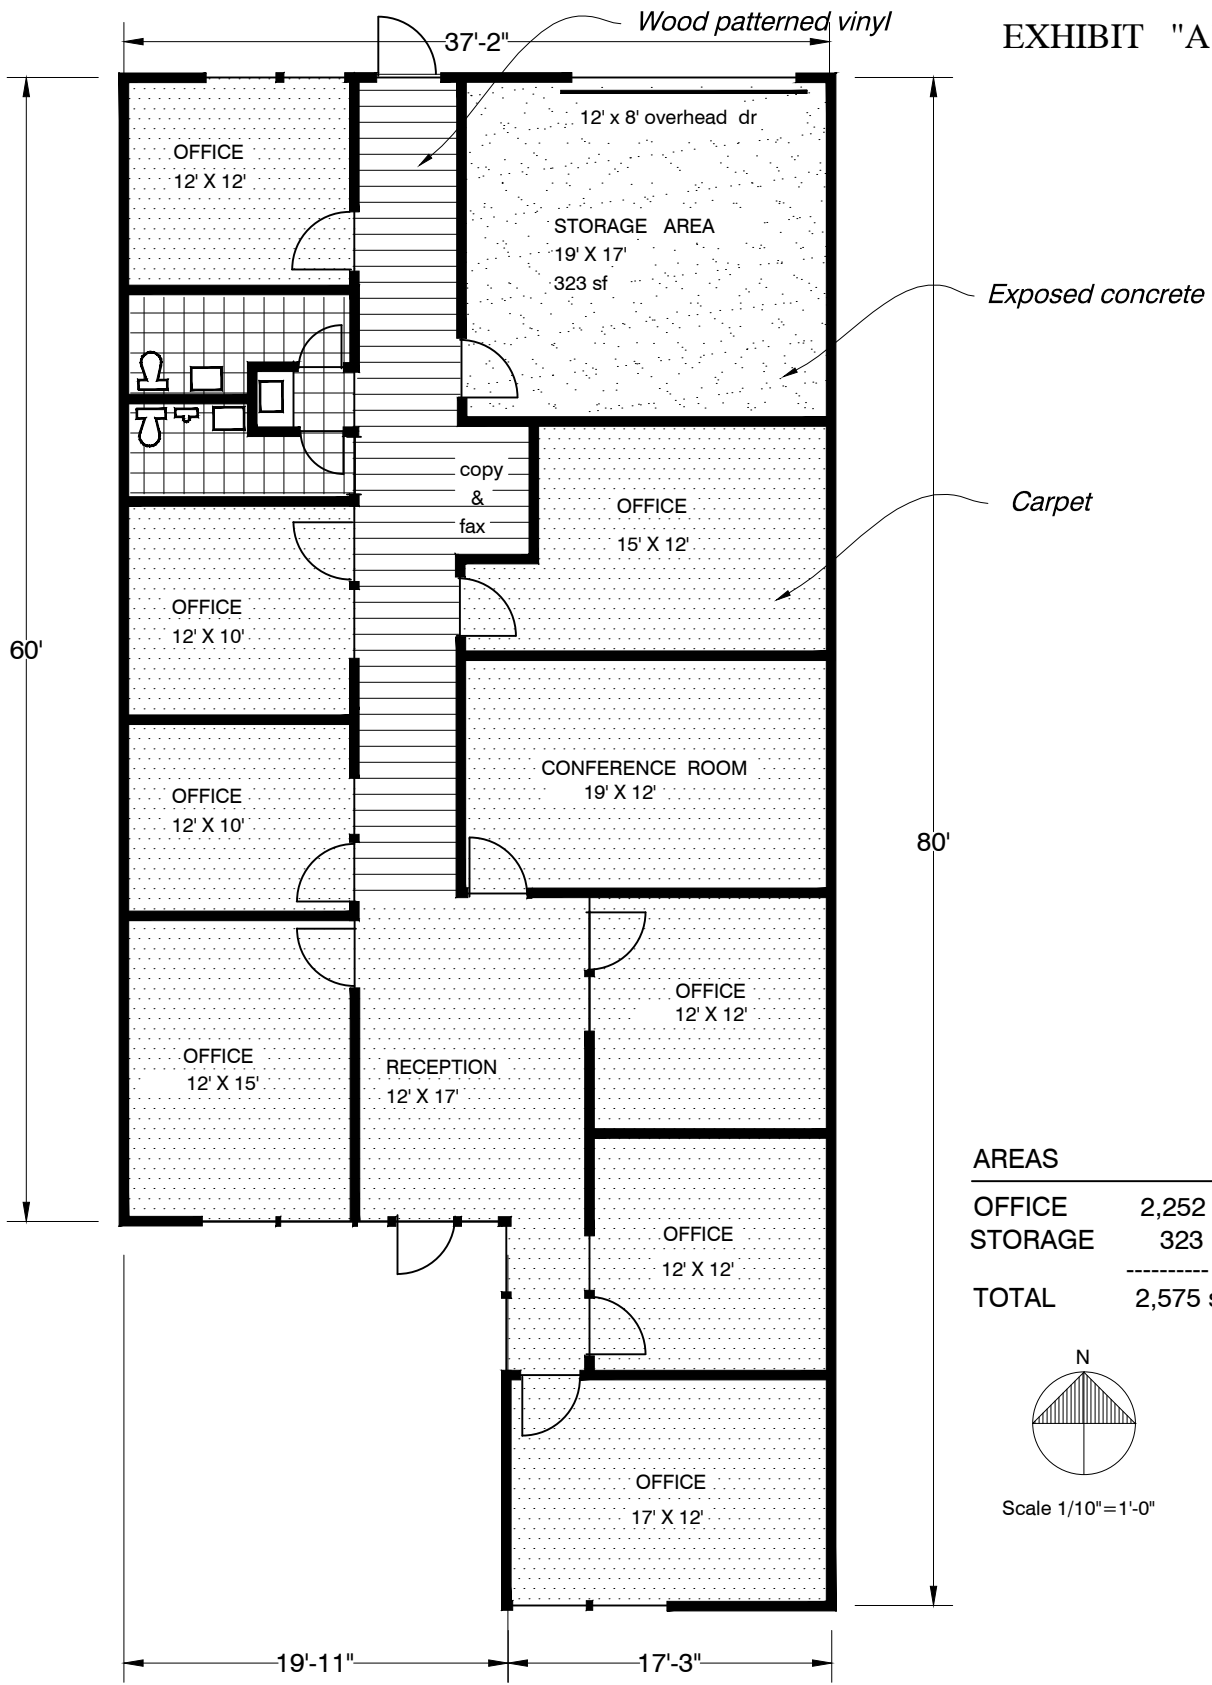

EXHIBIT "A"

AREAS

OFFICE	2,252
STORAGE	323
TOTAL	2,575 sf

Scale 1/10"=1'-0"

FLOOR PLAN of 1618 WEST SAM HOUSTON PARKWAY NORTH