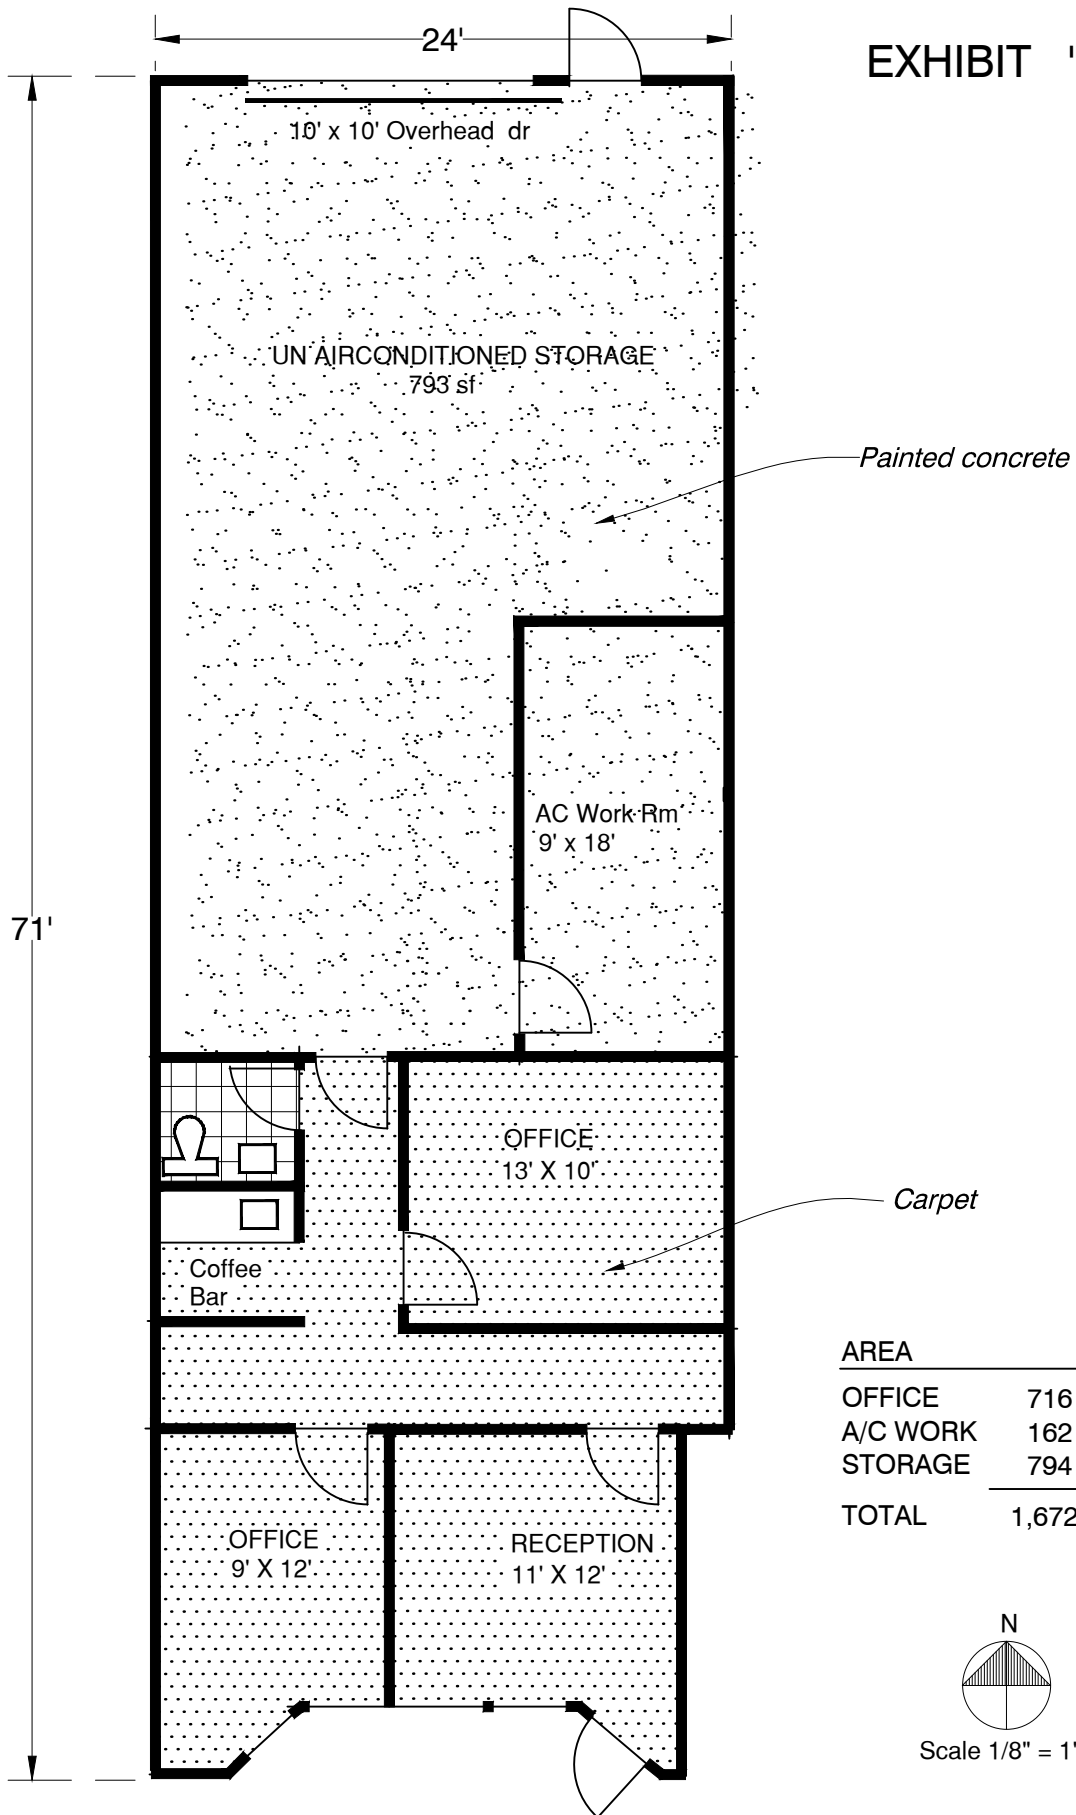

EXHIBIT "A"

AREA	
OFFICE	716
A/C WORK	162
STORAGE	794
TOTAL	1,672 sf

FLOOR PLAN OF 10400 WESTOFFICE, SUITE 114